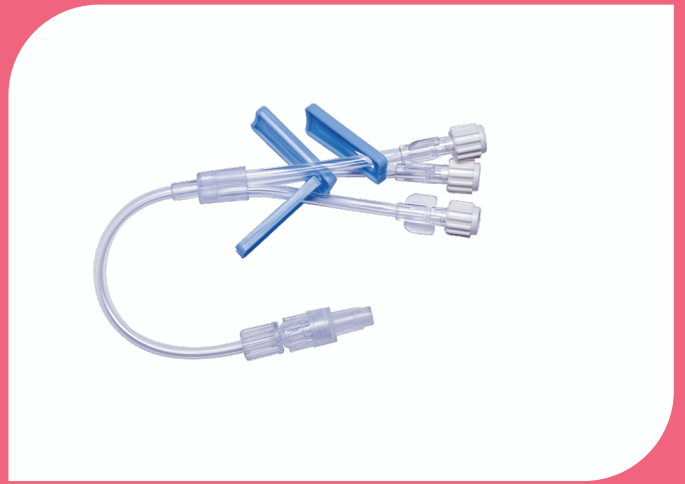

Multi Lumen Standard Bore Extension Set

15cm
3 Lumens

PRODUCT DATA SHEET

DESCRIPTION

The Multi Lumen Standard Bore Extension Set with three Lumens, is 15cm in length. It has female luer lock and slide clamp on each lumen and a male luer lock connector and rotating collar at the other end.

FEATURES AND BENEFITS

- 3 x Female luer lock connectors
- 3 x slide clamps
- 3 x lumen
- Male luer lock with rotating collar
- Peel open pouch
- Single use only

PRODUCT DATA

- Tubing diameter: 3mm
- Tubing length: 15cm
- Priming volume (3 lumen): 2.12mL
- DEHP free
- Sterile EO
- Latex free
- Material: PVC, PE, PC
- Shelf Life: 3 Years
- ARTG Number: 228230
- The product is MRI and CT suitable

PRODUCT PACKAGING LABEL

RE-ORDER	DESCRIPTION	SIZE	CARTON/QTY
IV052400	Multi Lumen Standard Bore Extension Set	15cm	100